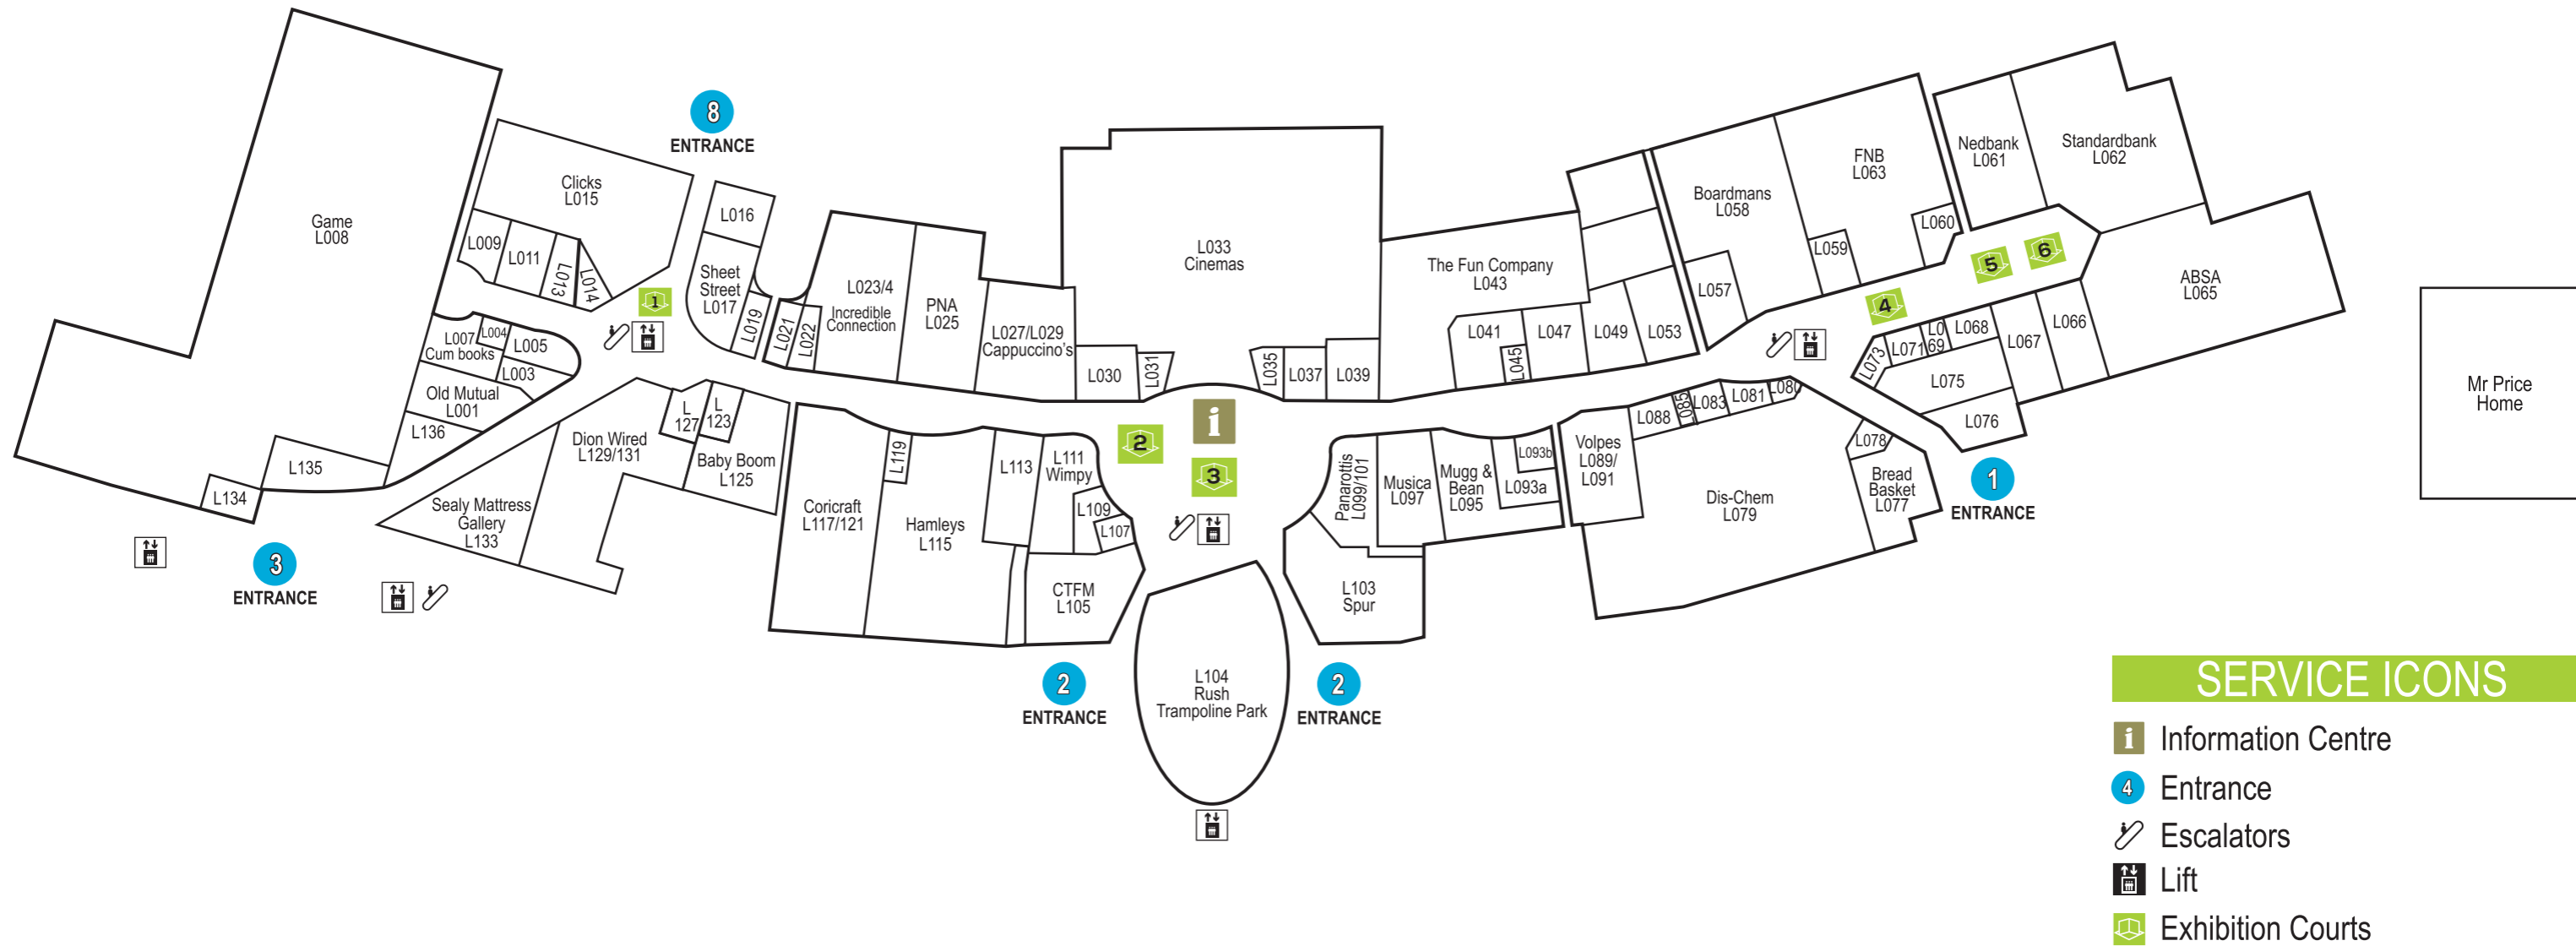

EXHIBITION COURTS MAP - LOWER LEVEL

SERVICE ICONS

- Information Centre
- Entrance
- Escalators
- Lift
- Exhibition Courts

EXHIBITION COURTS LIST

1. Clicks Court	3m x 3m	R 5 400 excl VAT	4. MTN Court	3m x 5m	R 8 000 excl VAT
2. Wimpy Court	3m x 5m	R 7 000 excl VAT	5. Nedbank Court	5m x 5m	R 5 400 excl VAT
3. Ster Kinekor Court	7m x 9m	R 18 300 excl VAT	6. Absa Court	5m x 5m	R 5 400 excl VAT