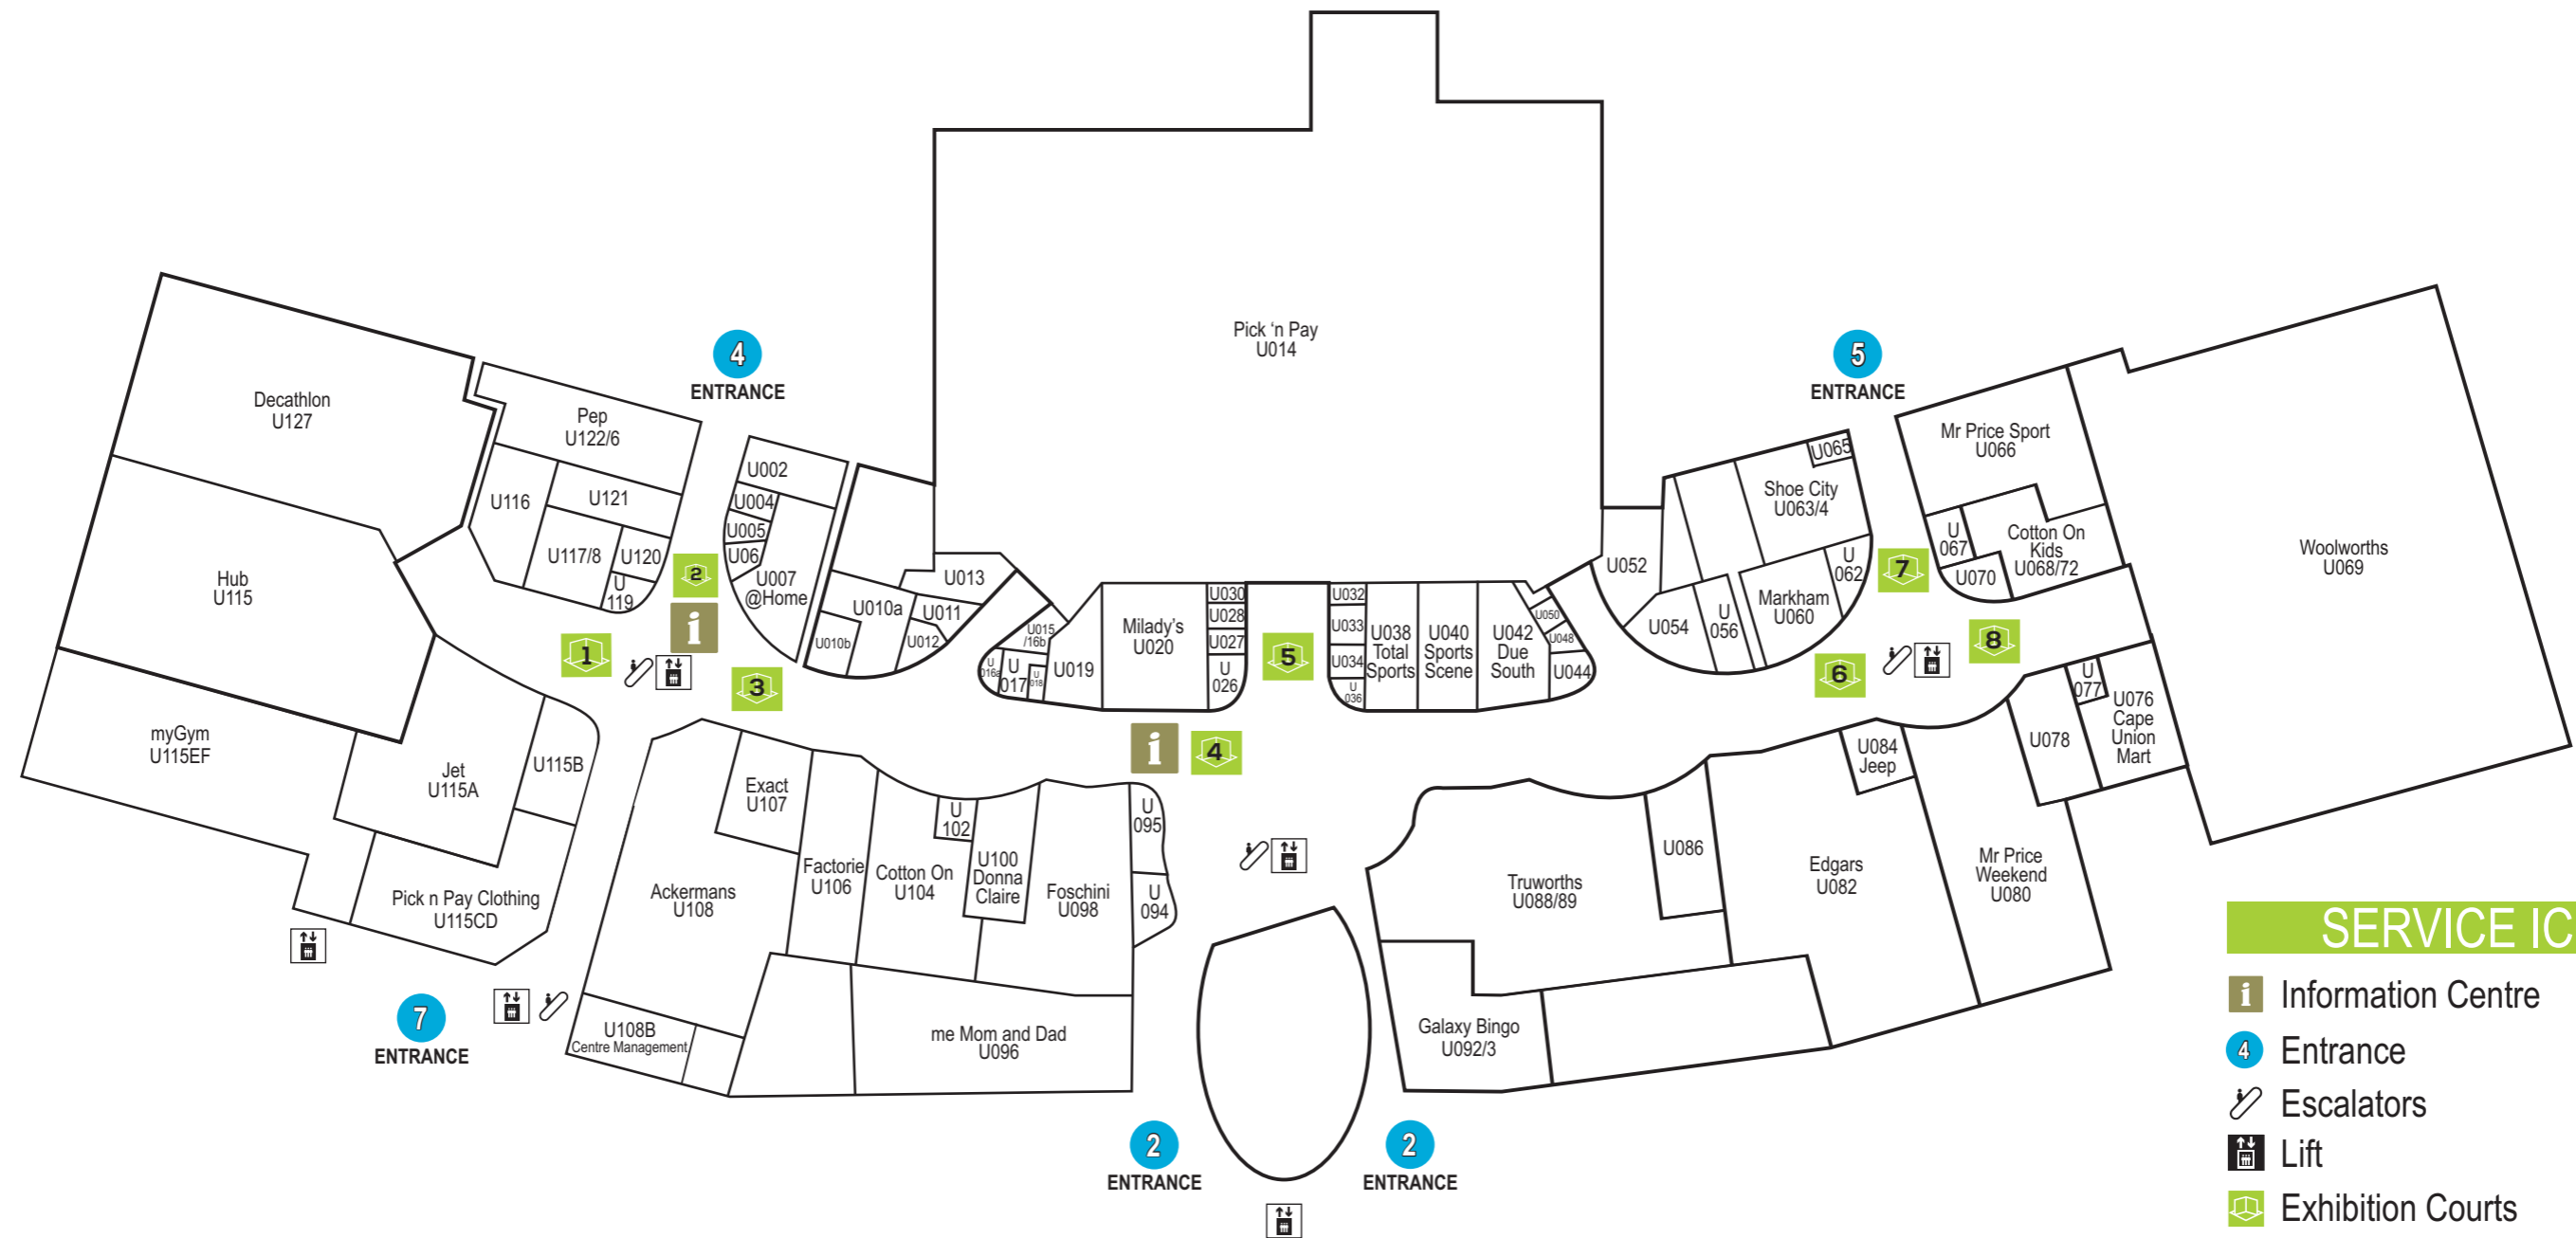

EXHIBITION COURTS MAP - UPPER LEVEL

SERVICE ICONS

- Information Centre
- Entrance
- Escalators
- Lift
- Exhibition Courts

EXHIBITION COURTS LIST

1. The Hub Court	3m x 5m	R 3 300 excl VAT	5. Sterns Court	6m x 8m	R 15 200 excl VAT
2. At Home Court	6m x 8m	R 9 700 excl VAT	6. Edgars Court	3m x 5m	R 6 000 excl VAT
3. Exact Court	3m x 5m	R 4 000 excl VAT	7. Skechers Court	6m x 8m	R 13 000 excl VAT
4. Milady's Court	5m x 5m	R 13 800 excl VAT	8. Woolworths Court	5m x 5m	R 10 300 excl VAT