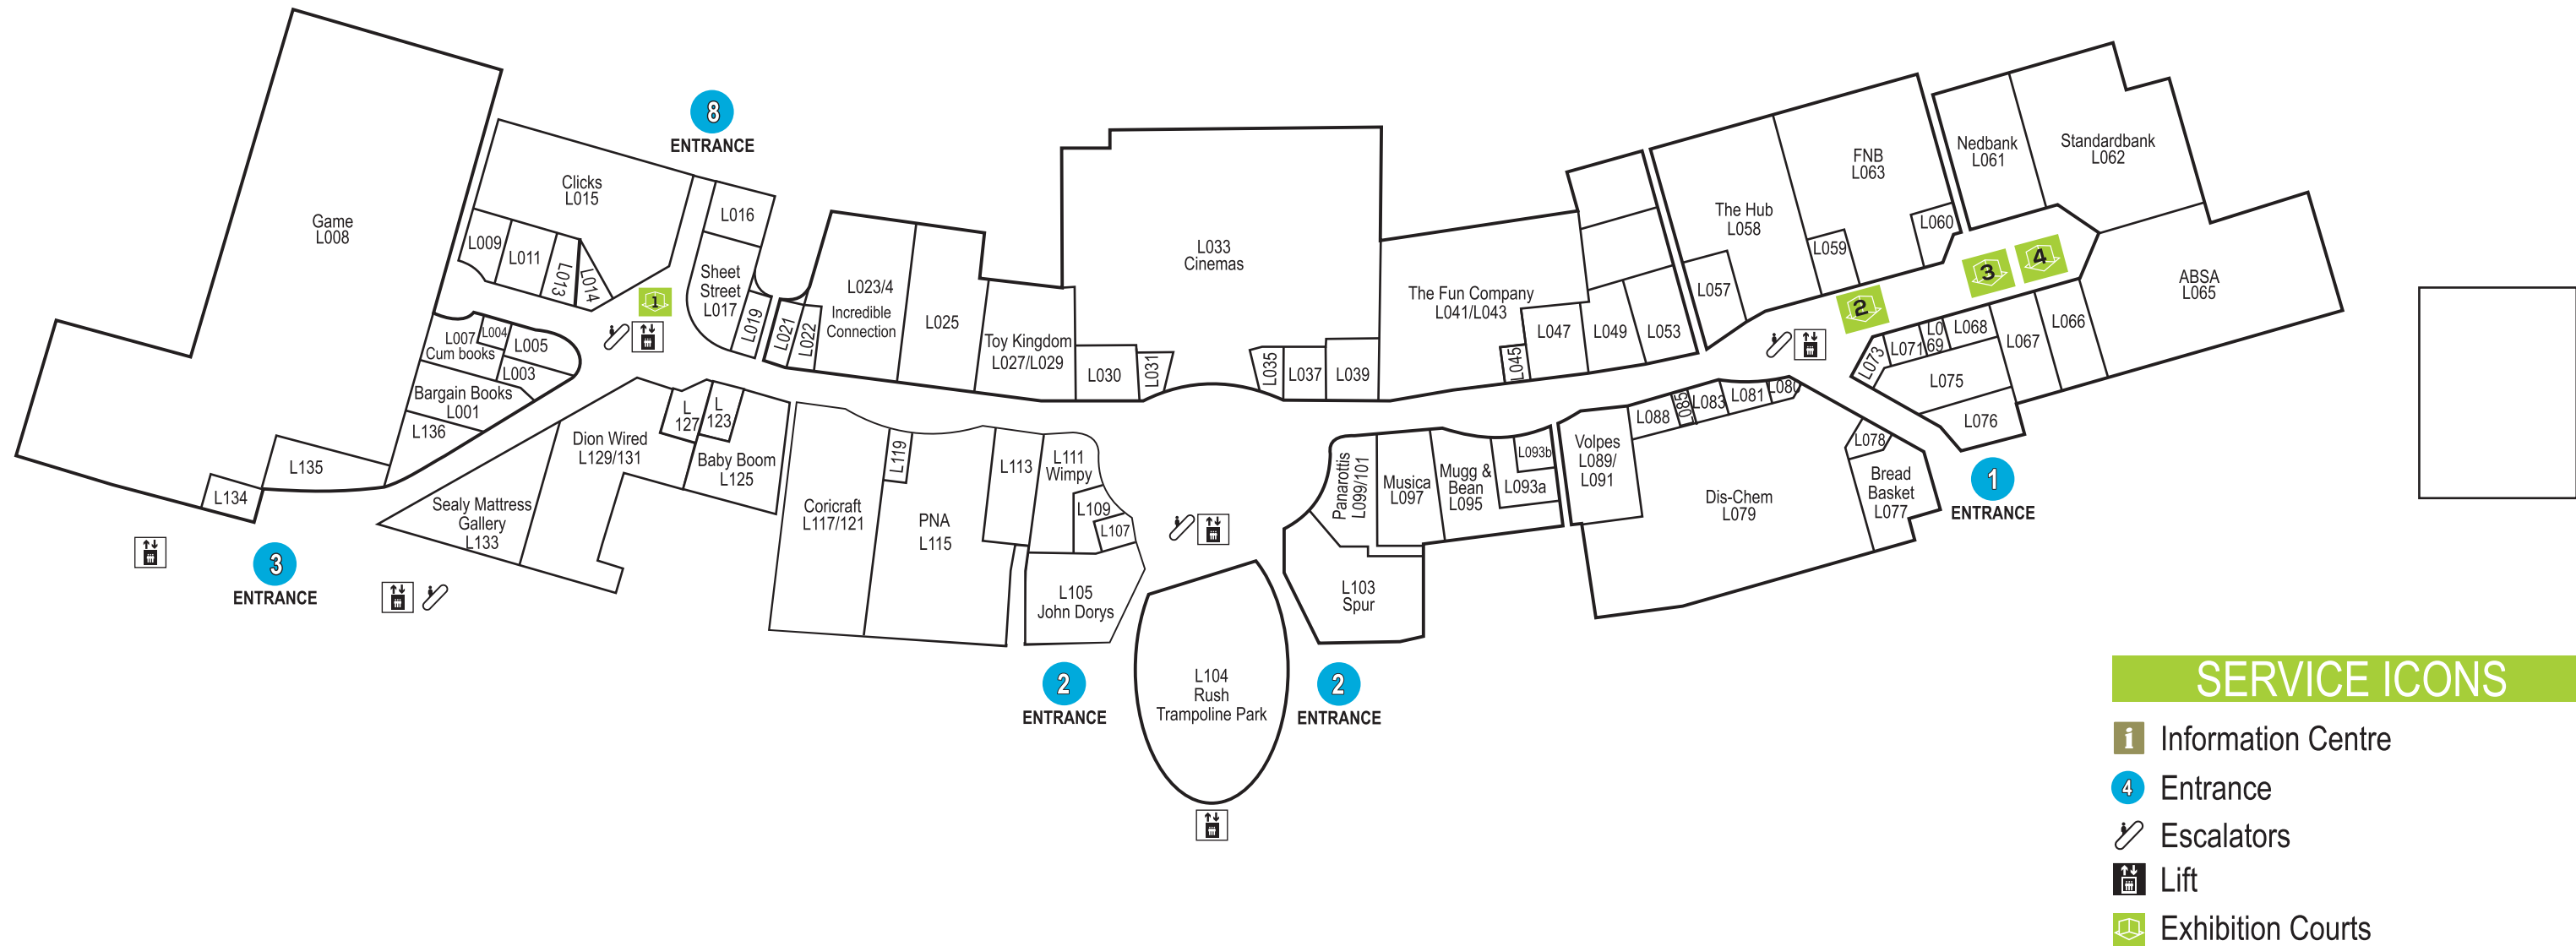

EXHIBITION COURTS MAP - LOWER LEVEL

EXHIBITION COURTS LIST

1. Clicks Court	3m x 3m	R 6 000 excl VAT
2. MTN Court	3m x 5m	R 8 500 excl VAT
3. Nedbank Court	5m x 5m	R 6 000 excl VAT
4. ABSA Court	5m x 5m	R 6 000 excl VAT